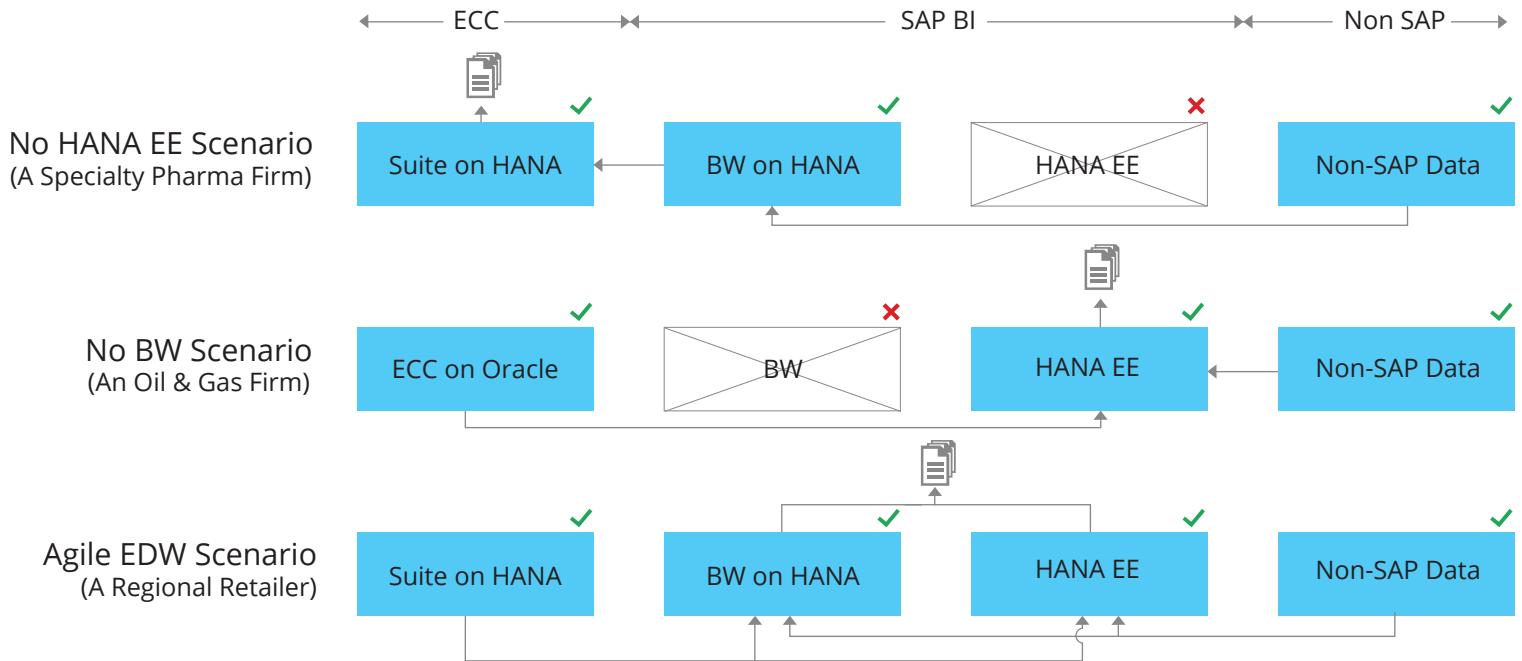

Migrate to BW on HANA or BW/4HANA

Are you dealing with increasing data volumes, growing number and complexity of scenarios and data models? We can take care of your needs with best practices in implementing the latest hybrid architecture running BW on SAP HANA or SAP BW/4HANA.

Reach out to us to learn if you are ready for BW/4HANA.

- ✓ Pre-Upgrade and Post Go Live Checklists
- ✓ Migration Assessment and Management
- ✓ Migration Test Accelerators For Rapid Deployment
- ✓ System and Landscape Changes Tracker and Manager (Custom Software)
- ✓ HANA Optimization

“The migration to SAP HANA allowed us to keep our data warehouse and analytics environment untouched while gaining a tremendous performance advantage”

Nik Pottala, CIO & VP of Administration
Continental Resources

SELECT INTEGRATION & REPORTING SCENARIOS